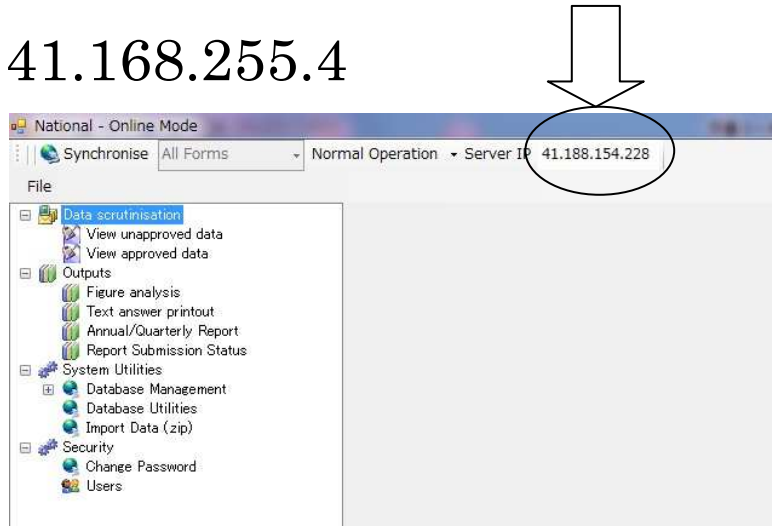

IP Address for LGMD2

41.168.255.4

(If you are using computers in the Ministry of Agriculture, Food Security and Cooperatives)

192.168.255.4